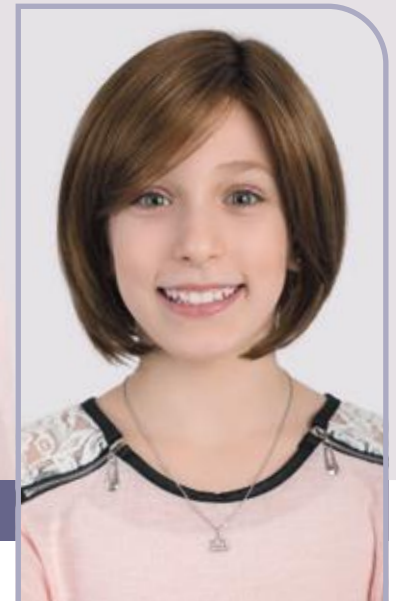

lightbrown
12.830.20

middleblonde
12.26

lightblonde
22.26.20

EMMA ★★★★★▶

pictured colour: LIGHTBLONDE

COLOURS

chocolatebrown
830.6

middlebrown
12.8.6

lightbrown
830.27.12

middleblonde
20.26.14

lightblonde
22.23.16

SMALL
HEAD SIZE
52-54 CM

EMMA ★★★★★▶

pictured colour: LIGHTBROWN

AFTER THE RAIN
COMES THE SUN!
HAVE FUN!

Model: SARA
(see page 12-15)

SARA ★★☆☆

pictured colour:
LIGHTBROWN

COLOURS

darkbrown
6.4

chocolatebrown
8.12.6

lightbrown
12.830.20

middleblonde
14.26.20

goldblonde
26.22.19