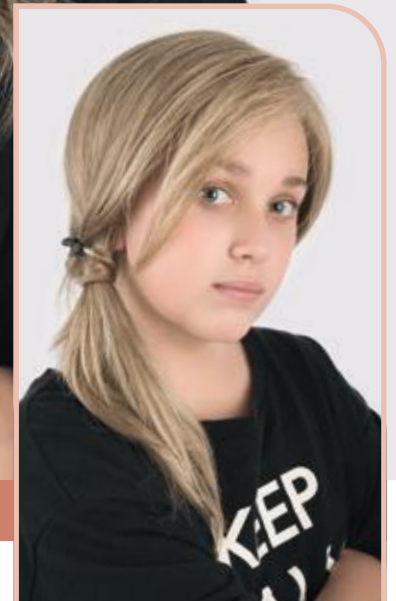

COLOURS

darkbrown
6.4

chocolatebrown
8.12.6

lightbrown
12.830.20

middleblonde
14.26.20

goldblonde
26.22.19

naturalblonde
22.26.20

lightblonde
25.23.26

SMALL
HEAD SIZE
52-54 CM

SARA ★★☆☆