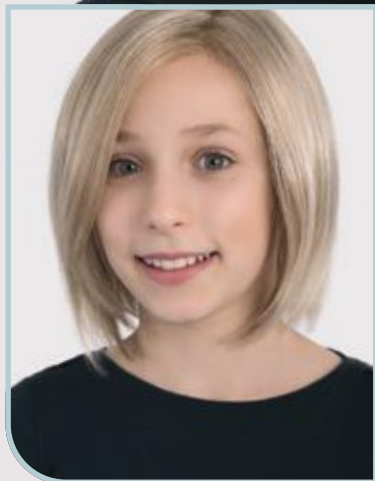

Следующие приключения уже ждут тебя.

Ellen Wone

COLOURS

darkbrown
4.6

middlebrown
6.30.4

chocolatebrown
830.6.27

lightbrown
12.830

middleblonde
14.26.20

naturalblonde
16.26.20

lightblonde
26.16.22

pictured colour: MIDDLEBLONDE

ANNE ★★★★★★ NATURE

SMALL
HEAD SIZE
52-54 CM

REMY
HUMAN
HAIR

JOIN YOUR
HEARTS. FRIENDS
FOREVER!

Model: ELI
(see page 6-9)

SMALL
HEAD SIZE
52-54 CM

ELI ★★☆☆

pictured colour:
LIGHTBLONDE

ELI ★★☆☆

pictured colour: LIGHTBROWN

COLOURS

darkbrown
4.2

chocolatebrown
830.6